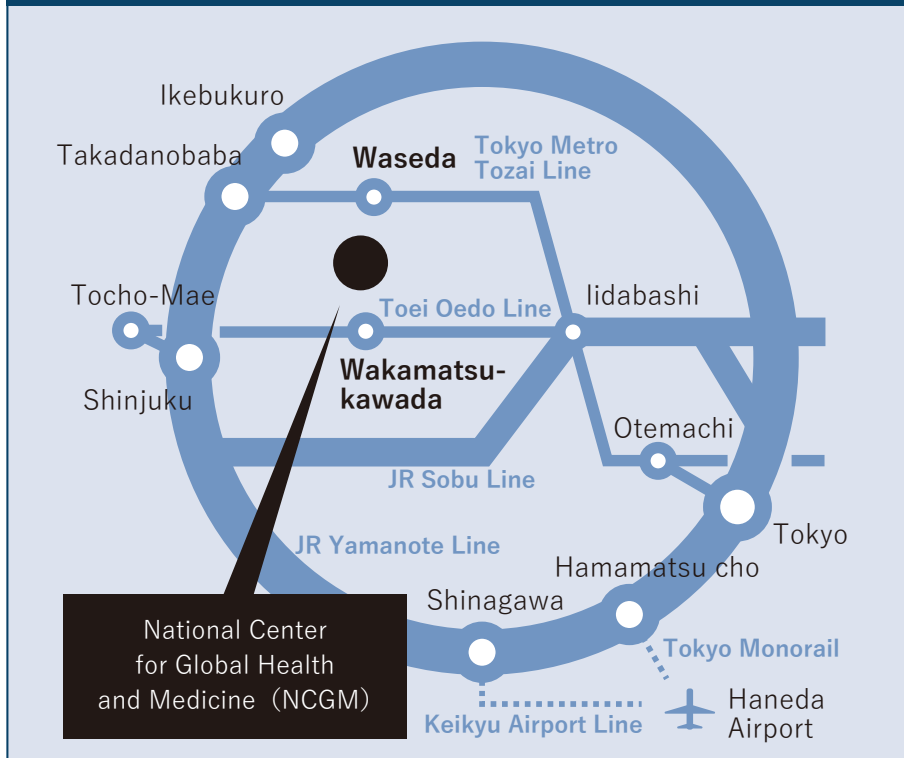

Nagasaki University NCGM Satellite

[Address]1-21-1,Toyama,Shinjuku-ku,Tokyo,162-8655,JAPAN [Phone]+81-(0)3-6278-9970

Central Tokyo

Access

- 9 min walk from Toei Oedo Line "Wakamatsukawada"
- 15 min walk from Tokyo Metro "Waseda"

Campus & Environs