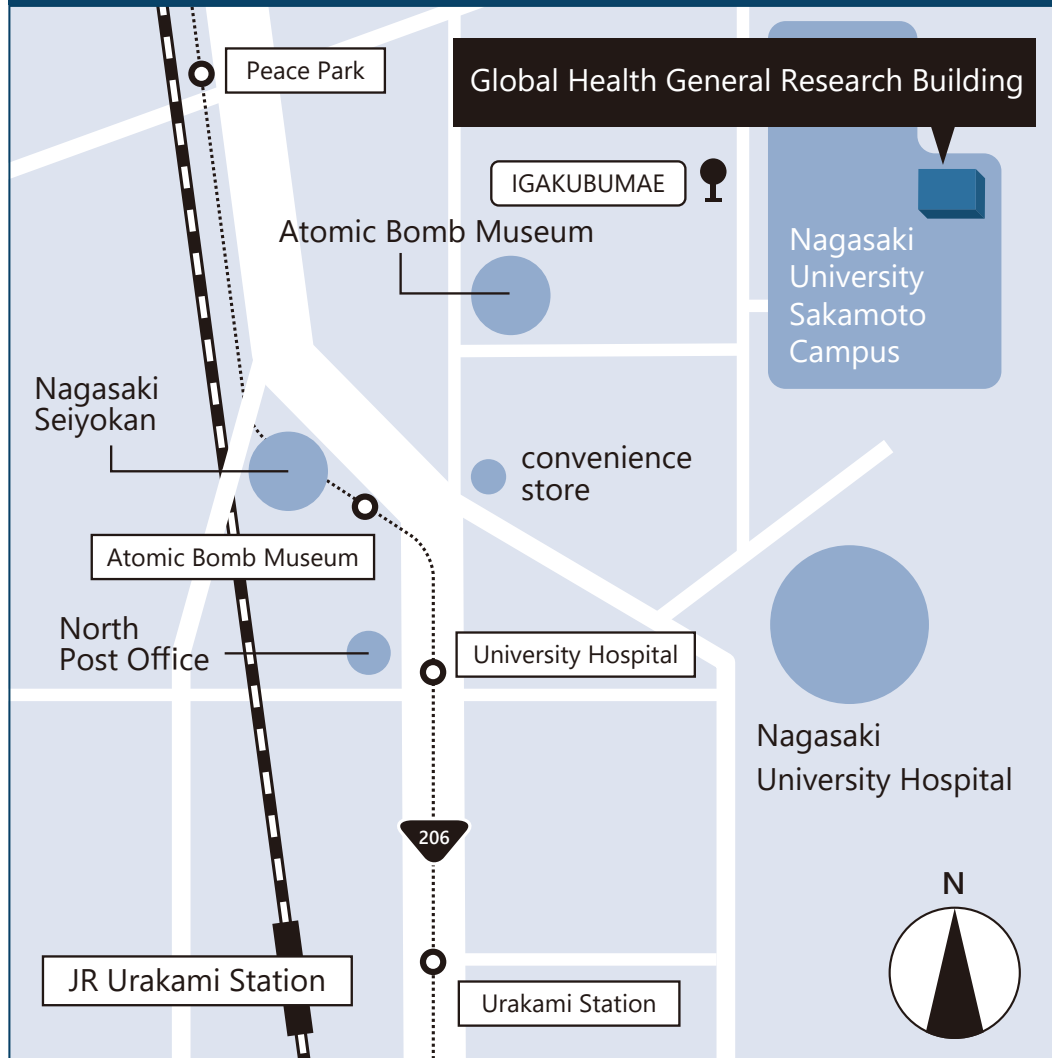

Nagasaki University Sakamoto Campus

[Address]1-12-4,Sakamoto,Nagasaki City,852-8523,JAPAN [Phone]+81-(0)95-819-7583 [FAX]+81-(0)95-819-7892

Location Map

Campus Map

Access

- 15min by car from JR Nagasaki Station
- 10min walk from Daigaku Byoin-mae streetcar stop
- 20min walk, 10min by car from JR Urakami Station
- 1min walk from Igakubu-mae bus stop