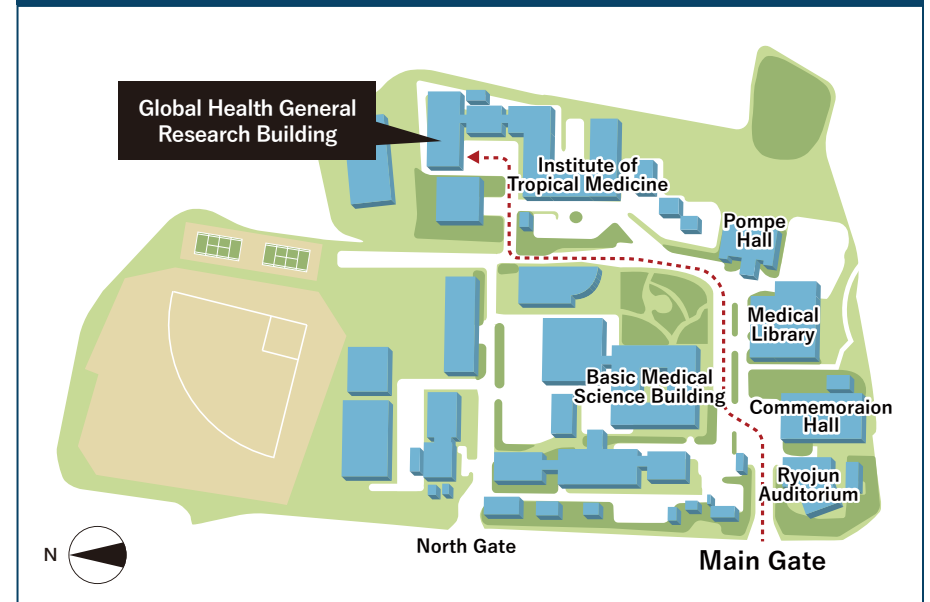

Nagasaki University Sakamoto Campus

[Address]1-12-4,Sakamoto,Nagasaki City,852-8523,JAPAN [Phone]+81-(0)95-819-7583 [FAX]+81-(0)95-819-7892

Location Map

Campus Map

Access

- 15min by car from JR Nagasaki Station
- 10min walk from Daigaku Byoin-mae streetcar stop
- 20min walk, 10min by car from JR Urakami Station
- 1min walk from Igakubu-mae bus stop