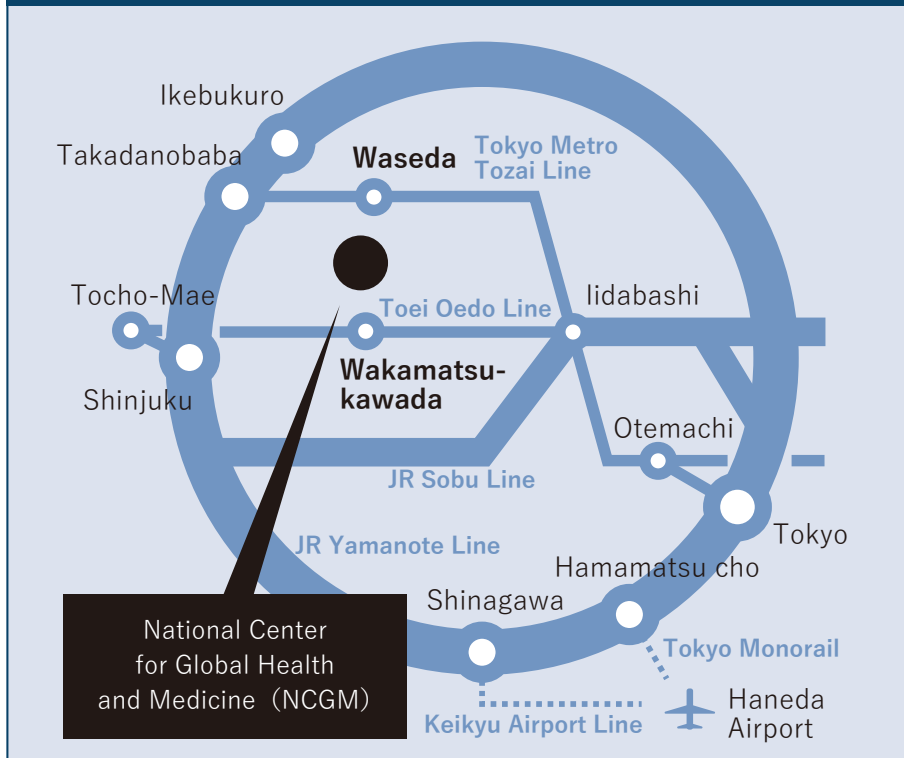

Nagasaki University NCGM Satellite

[Address]1-21-1,Toyama,Shinjuku-ku,Tokyo,162-8655,JAPAN [Phone]+81-(0)3-6278-9970

Central Tokyo

Access

- 5 min walk from Toei Oedo Line "Wakamatsukawada"
- 15 min walk from Tokyo Metro "Waseda"

Campus & Environs